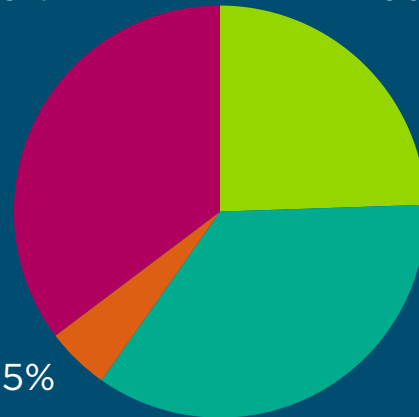

2024 IMPACT REPORT

The Edmonds College Foundation provided over **\$848,000** in direct support to students and programs in the 2024-2025 year, ensuring access to scholarships, critical emergency assistance, food security, mental health and wellness services, academic support, and more.

Scholarships:
35%

Emergency Funds &
Food Security: 25%

Initiatives: 5%

Programs: 35%

Our Mission

The Edmonds College Foundation supports access, success, and excellence for students, faculty, and staff.

\$848K
In Aid Given

Supporting Veterans on Their Academic Journey

Thanks to the community's generosity through the Edmonds College Foundation's Boots to Books Campaign, the Veterans Resource Center (VRC) was created to support student veterans, active duty personnel, and dependents. Since then, over 190 community members have contributed more than \$200,000 to keep the VRC thriving, ensuring veterans have access to academic advising, veteran assistance benefits counseling, financial resources, and a dedicated computer lab.