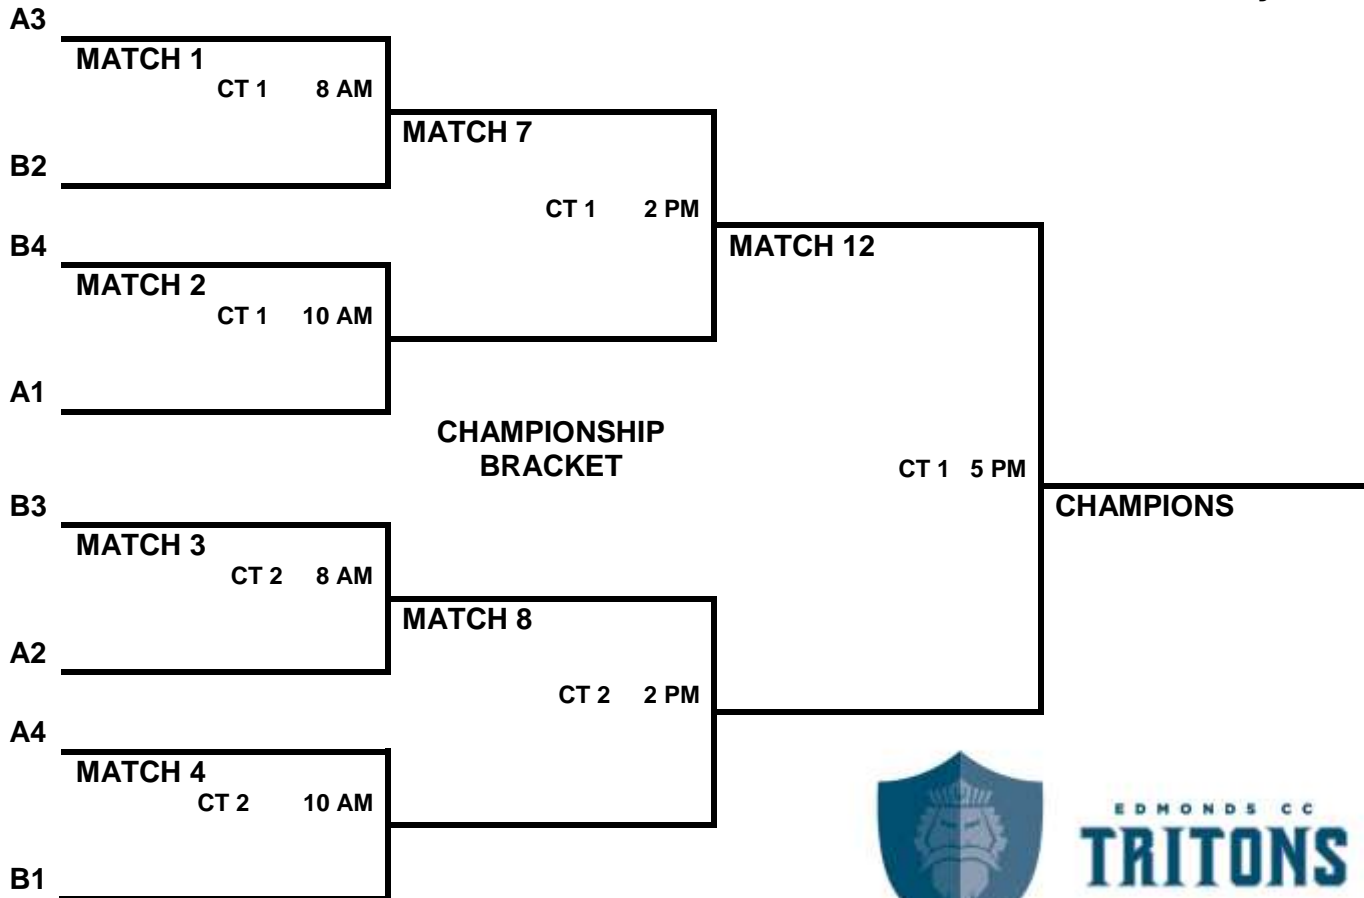

# Edmonds Community College Crossover Volleyball Tournament October 21 & 22, 2017

**POOL PLAY:**

- All Matches 2 out of 3 with no cap
- Warm-up first match of the day will be 4-4-5-5. After that, there will be a guaranteed warm-up of twelve minutes (2-5-5) between matches.
- Matches will start early if the court is available
- All teams will advance to a double elimination playoff

POOL A - CT 1	POOL B - CT 2
1. Walla Walla (E)	1. Lower Columbia (W)
2. Edmonds (N)	2. Chemeketa (S)
3. Mt. Hood (S)	3. Yakima (E)
4. S. Puget Sound (W)	4. Whatcom (N)

**PLAYING SCHEDULE (approx. 75 minutes per round)**

TIME	PLAYING
<b>10:00</b>	1 VS 3
<b>11:30</b>	2 VS 4
<b>1:00</b>	1 VS 4
<b>2:30</b>	2 VS 3
<b>4:00</b>	3 VS 4
<b>5:30</b>	1 VS 2

The tournament bracket will be set upon completion of the final pool matches Saturday. We will be putting teams into one bracket for Sunday. In the spirit of crossover play we have divided teams out so you are not facing squads from your region in the opening round.

# 2017 Edmonds NWAC Volleyball Crossover

Sunday, October 22  
Seaview Gymnasium

EDMONDS CC  
**TRITONS**