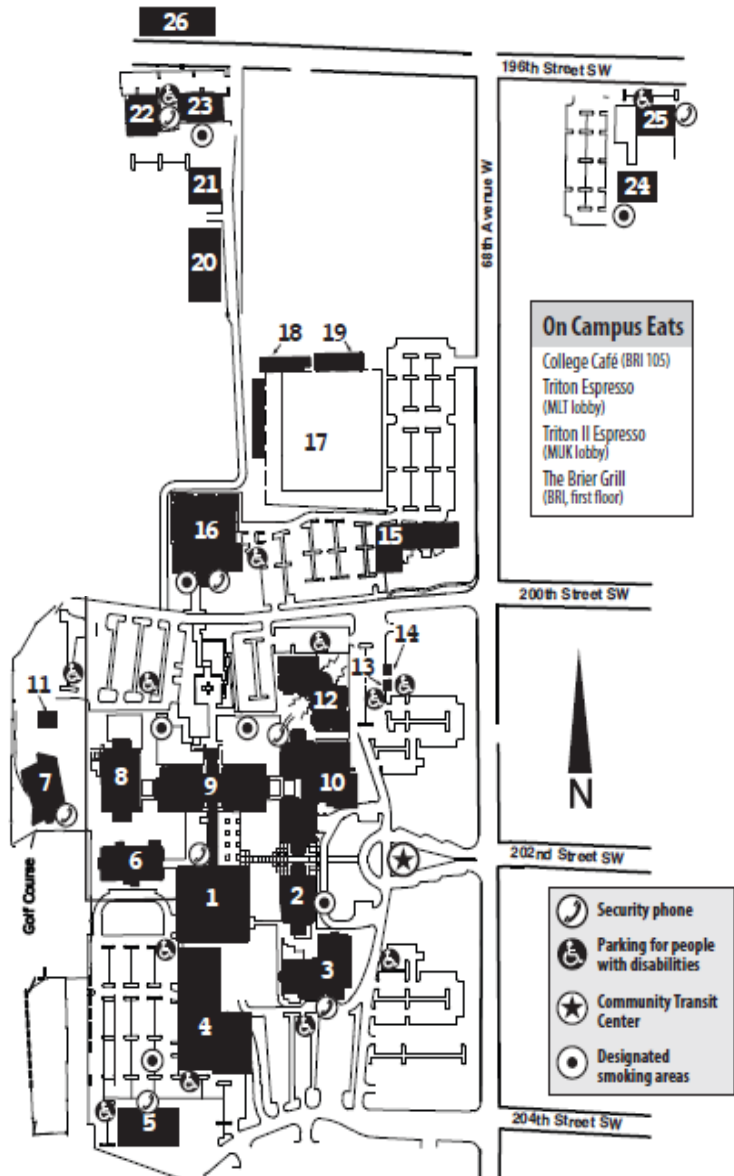

9:00 AM – 5:00 PM

SEATTLE TOUR

****BRING MONEY FOR
FOOD AND SHOPPING****

CLASSES BEGIN ON JULY 2ND

WWY = Woodway Building
Please see campus map on next page.

Orientation is mandatory for new students. We provide this service to help you adjust to EdCC.

Edmonds Community College

- 1 Lynnwood Hall (LYN)**
Enrollment Services, Advising
Student Financial Services
Library/Art Gallery
Computer Labs
Running Start Office
START (Student Technology Advice and Resource Team)
Veterans Resource Center
- 2 Alderwood Hall (ALD)**
Computer Labs
- 3 Snohomish Hall (SNH)**
Administration Offices
College Foundation
Computers, Electronics, and Networks Lab
Computer Labs
Classrooms
- 4 Mukilteo Hall (MUK)**
ESL Classes (English as a Second Language)
ABE, GED, Adult High School, EdCAP, Bridge
Learning Support Center (tutoring)
Math Center
MESA Center
Black Box Theatre
Classrooms
Triton II Espresso
- 5 Center for Families (CFF)**
Childcare
Cooperative Preschool
Head Start Classroom
Parent Education Classes
- 6 Woodway Hall (WWY)**
Allied Health Care Lab
Classrooms
Campus Security
Facilities Office
- 7 Mill Creek Hall (MIC)**
Digital Music Labs
Recording Studio
Classrooms
- 8 Meadowdale Hall (MDL)**
Construction Management Lab
Engineering Lab
Visual Arts Studios
Classrooms
- 9 Mountlake Terrace Hall (MLT)**
Career Action Center
Counseling and Resource Center
Science Labs
Services for Students with Disabilities
Testing Center
TRiO Student Support Services
Triton Espresso
Classrooms
- 10 Brier Hall (BRI)**
Bookstore
Triton Student Center
Center for Student Engagement & Leadership
Diversity Student Center
The Brier Grill
College Café
Science Labs
Classrooms
- 11 Relocatable Building (RLH)**
Construction Industry
Training Lab
- 12 Snoqualmie Hall (SQL)**
Central Washington University
Classrooms
- 13 South Duplex Building (DUS)**
International Student
Services